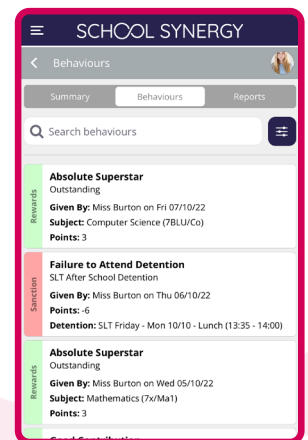

Assessment

Achievements recorded in school are shared so you know how your child is progressing