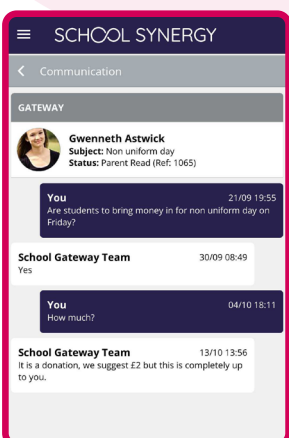

Class Work

View materials and resources shared with students in lessons

Homework & Assignments

Clearly see what is due and when. View details, instructions and files. Check grades of homework submitted

Parents' Evening

SCHOOL SYNERGY

Download the Synergy Parent App

Register and verify your device using your mobile number

Do you already have a Parent Portal account?

Yes! I already have a Parent Portal account.

Yes

No

SCHOOL SYNERGY