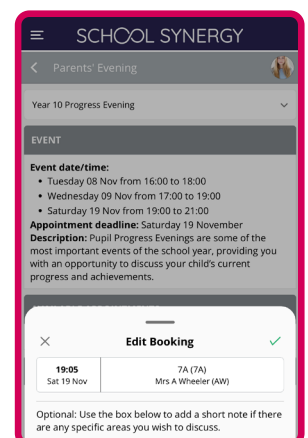

Class Work

View materials and resources shared with students in lessons

Homework & Assignments

Clearly see what is due and when. View details, instructions and files. Check grades of homework submitted

Parents' Evening

Book appointments for parents' evenings and other school events

Documents

View and download documents such as progress reports or results

Assessment

Achievements recorded in school are shared so you know how your child is progressing