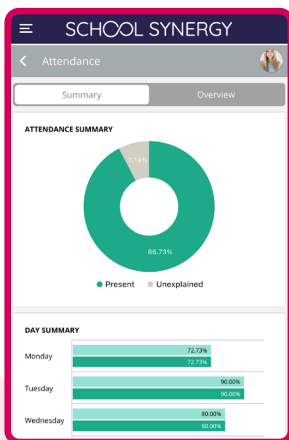

Welcome to the Parent App - Your quick, one-stop access to school information!

Available for Android and Apple devices

Your one-page dashboard displays your messages, upcoming events and parent letters. Below this is a summary of recent behaviour, punctuality and assignments/homework for each of your children.

What other information can I see in my Parent Portal?

Timetable

View your child's school timetable

School Calendar

Keep up to date with school events

Parent Letters

View electronic versions of school letters

Communication

A record of all communication with school – all texts and emails, including replies

Attendance

See your child's recent and historical attendance

Behaviour & Achievements

View information on achievements and success along with areas for improvement